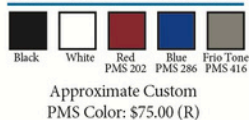

Standard Ink Colors

Decoration Pricing Per Cooler (6R)

	1	12	25	50	100	500
1/2 Screen Print	458.36	445.26	438.99	432.90	426.96	421.20
Full Color Wrap	509.29	494.74	487.77	481.00	474.41	468.00
Licensed Camo (All 5 Locations)	565.87	549.71	541.96	534.44	527.12	520.00

1 Time Set-Up: $50.00 (V)

Packaged: 1 Box/35lbs 8 Boxes/Pallet: 320lbs
32.625"W x 18.5"L x 17.625"H 40"W x 48"L x 70"H