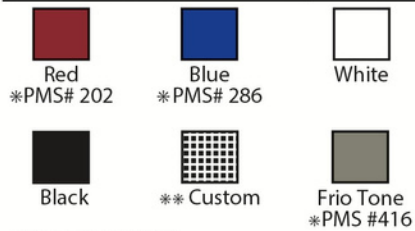

Size

3.25"W x 6"H
Capacity: 20 Ounces

Decoration Method

1/C Screen Print

Imprint Area

Screen Print: 2.5"W x 2.5"H

Standard Screen Print Imprint Colors

* Approximate PMS #