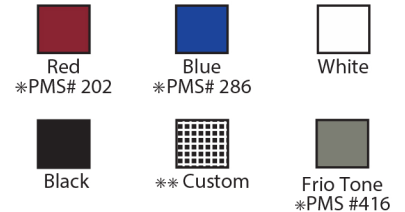

Size

3.5"W x 8"H
Capacity: 30 Ounces

Decoration Method

Laser Engraved
1/C Screen Print
Full Color UV Print

Imprint Area

3.25"W x 2.5"H

Colors

Standard Screen Print Imprint Colors

* Approximate PMS #
** Approximate Custom PMS color: \$75.00 (R)

Pricing (6R)

*Includes: Cup w/ Laser Etched

	1	12	25	50	100	500
Laser						
1 Sided	38.78	37.40	34.55	31.35	30.16	28.89
2 Sided	48.98	47.18	43.04	38.22	36.60	34.95