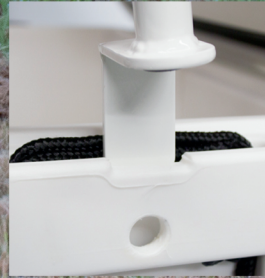

# FRIO 45QT BACKREST

**\*COOLER NOT INCLUDED**

**EASILY SLIDES INTO COOLER!**

**Item# CREST45WHITE, CREST45TAN**

- Made In Texas
- Easily Attaches To The Cooler
- Cooler Is Accessible w/ Backrest On
- Sturdy, Metal Construction w/ Powder Coat Finish
- Compatible with Frio 45 Cooler