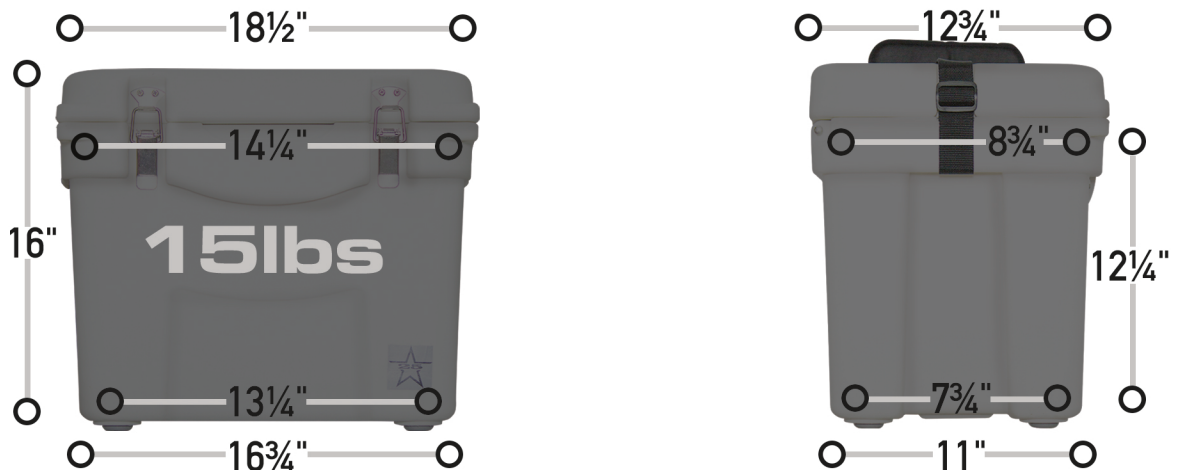

ROTO-MOLDED 25QT ICE CHEST FEATURES

The Frio 25 is the most convenient personal cooler you will ever need!
This handy cooler holds 24 cans w/ sufficient ice!

2.5" THICK WALLS! HOLDS ICE FOR DAYS!